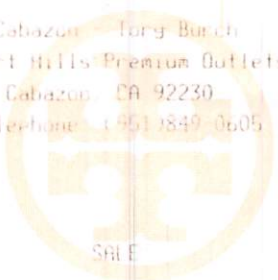

Cabazon - Tory Burch  
Desert Hills Premium Outlets  
Cabazon, CA 92230  
Telephone: 1-951-384-0605

Customer Name: Yvonne  
Customer Number: 88860018663

**FINAL SALE**

(Server: Karen No. 001478)

885427750499	DENIM TOP	39.99
886762236709	EMBROIDERED TORY TUN	79.99
885427752660	BETTY TOTE	199.99
885427752660	BETTY TOTE	199.99
886762246852	JANE TOTE	99.99
886762025273	CANVAS JANE TOTE	99.99
885427602323	FLIP FLOP	39.99
886762025273	CANVAS JANE TOTE	99.99
886762025273	CANVAS JANE TOTE	99.99
886762246845	JANE TOTE	99.99
886762246845	JANE TOTE	99.99
886762246852	JANE TOTE	99.99
886762246814	PRINTED FLAT TOTE	49.99
886762246814	PRINTED FLAT TOTE	49.99
886762246821	PRINTED FLAT TOTE	49.99
886762246821	PRINTED FLAT TOTE	49.99
886762246821	PRINTED FLAT TOTE	49.99
886762246531	BRIGITTE COSMETIC CA	29.00
886762246531	BRIGITTE COSMETIC CA	29.00
886762247125	SMALL CLASSIC COSMET	29.99
886762247125	SMALL CLASSIC COSMET	29.99
886762246531	BRIGITTE COSMETIC CA	29.00
886762247125	SMALL CLASSIC COSMET	29.99
Subtotal		\$1686.80
Sales Tax 7.750		130.71
Total		\$1817.51
American Express		\$1817.51
Card No	XXXXXXXXXXXX	
Expire	12/13/14	
Auth No	235503	

**FINAL SALE**

Please Retain for Your Records

Store: 0502    Reg: 03    Trans: 063660  
Date: 09/25/12    Time: 14:47    Assoc: 002011  
Item(s) Sold: 23  
Item(s) Returned: 0

Thank you for shopping with Tory Burch.  
Please visit us online at  
[www.toryburch.com](http://www.toryburch.com)